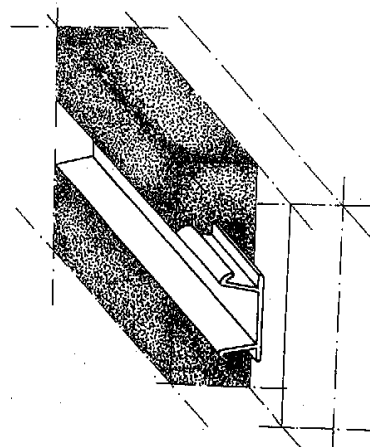

## **] PROFILE FOR ACHIEVEMENT OF THE WEEP GROOVE**

Placed to the bottom of the formwork, the moulding certifies the reserve for water drop with a perfect finish.

**Use** : window sills, terraces, balconies...

## **] DECORATION JOINT FOR FACADE PLASTER**

Glued to the wall with a silicone cord, to maintain the waterproofing work, the moulding creates a decorating joint for outside and inside plaster.