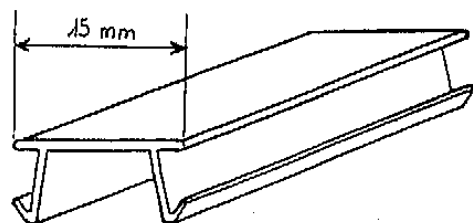

## **] PROFILE FOR ACHIEVEMENT OF THE WEEP GROOVE**

Placed to the bottom of the formwork, the moulding certifies the reserve for water drop with a perfect finish.

**Use** : window sills, terraces, balconies...

## **] TECHNICAL FEATURES**

**Texture** : rigid extruded PVC

**Colour** : grey

**Length** : 2 m

**Packaging** : box of 200 ml

**15 mm MODEL**

**S.A.R.L. TOFFOLO MATERIAUX 64480 – ARRAUNTZ -USTARITZ**

**Tél. 05.59.93.26.55**