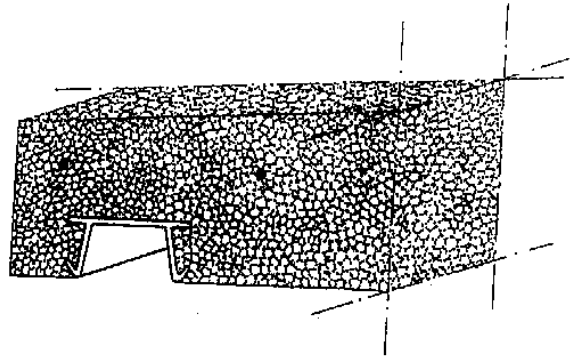

# **THE PVC MOULDING VERSATILE USE**

## **] PROFILE FOR ACHIEVEMENT OF THE WEEP GROOVE**

Placed to the bottom of the formwork, the moulding certifies the reserve for water drop with a perfect finish.

**Use** : window sills, terraces, balconies...

## **] DECORATION JOINT FOR FACADE PLASTER**

Glued to the wall with a silicone cord, to maintain the waterproofing work, the moulding creates a decorating joint for outside and inside plaster.

## **] TECHNICAL FEATURES**

**Texture** : rigid extruded PVC

**Colour** : grey

**Length** : 2 m

**Packaging** : box of 200 ml

**15 mm MODEL**

**S.A.R.L. TOFFOLO MATERIAUX 64480 – ARRAUNTZ -USTARITZ**

**Tél. 05.59.93.26.55**